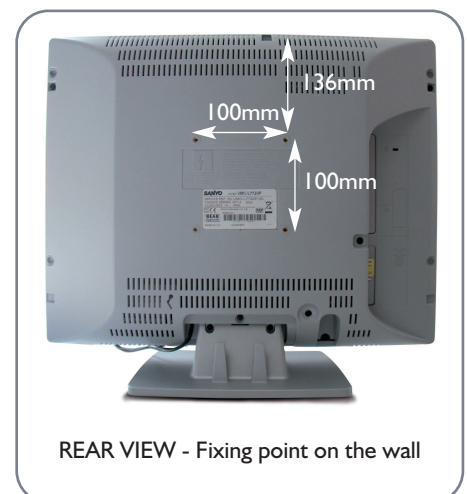

	Without Stand			With Stand		
	Width	Height	Depth	Width	Height	Depth
DIMENSIONS	366mm	305mm	74mm	366mm	342mm	181mm

VMC-L7720P LCD Monitor

MAIN FEATURES

- 20 inch LCD Monitor for CCTV with PAL/NTSC colour system
- Slim Flat cabinet
- Video IN / OUT terminal (Loop through)- BNC x 2
- Internal power unit (No AC/DC adaptor)

PANEL

- Screen size: 20", 4:3 visual size
- Resolution: VGA (640x480)

COLOUR SYSTEM

- Colour system: PAL, NTSC 3.58 (AV-in)

TERMINALS

- Video IN / OUT: BNC type (Always through loop)

POWER SUPPLY

- Power Supply: 220 - 240V, 50Hz

ACCESSORIES

- Instruction Manual • Monitor Stand

	Without Stand			With Stand		
	Width	Height	Depth	Width	Height	Depth
DIMENSIONS	486mm	383mm	81mm	486mm	419mm	181mm

SANYO